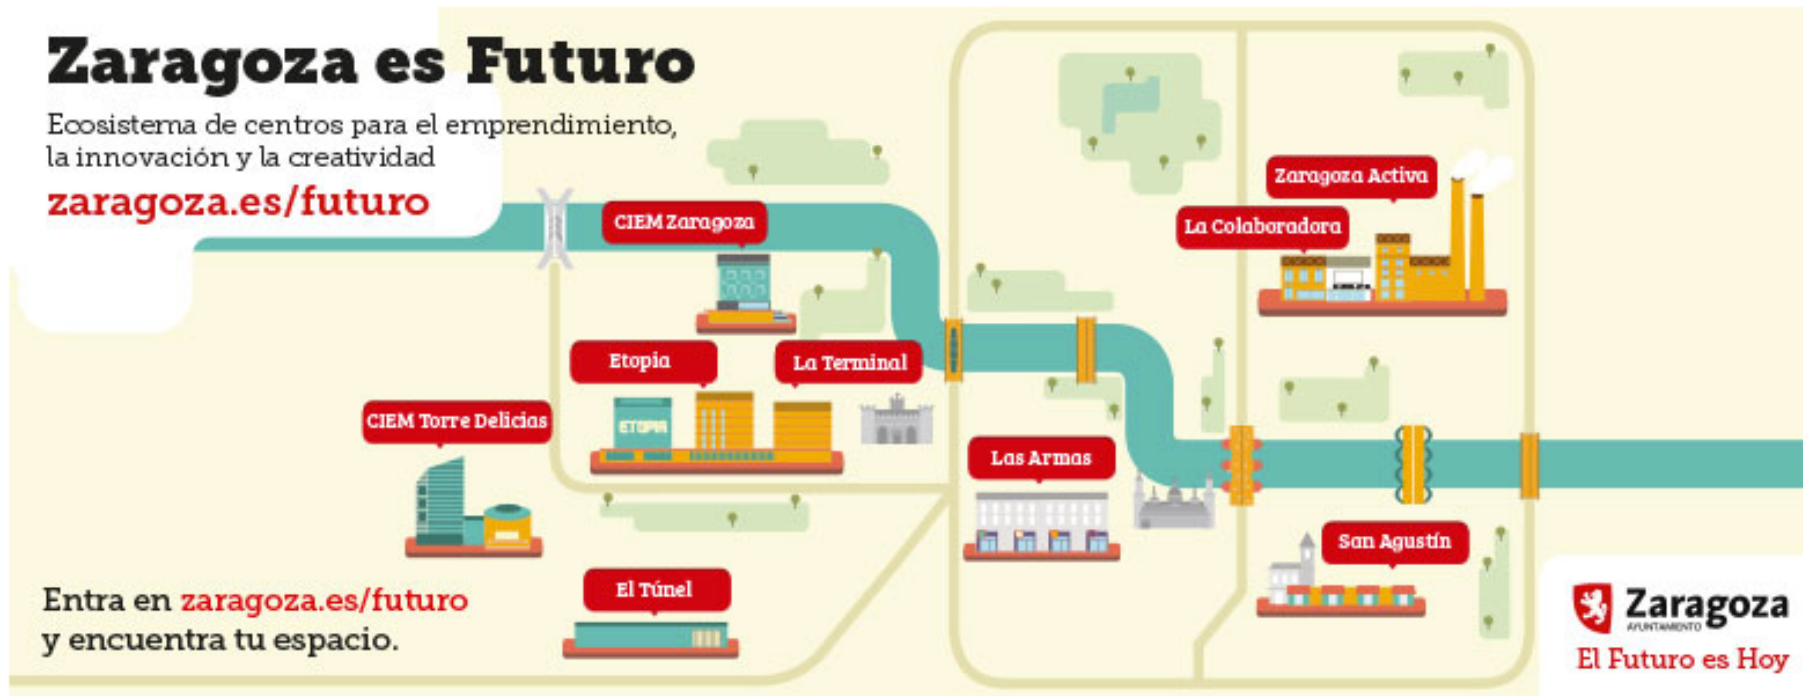

ETOPIA

center for art & technology

zaragoza.es / For People / For People / Technology and Citizenship / Etopia

What is Urban Open Lab The terminal Activities Report Programming

Zaragoza es Futuro

Ecosistema de centros para el emprendimiento, la innovación y la creatividad

zaragoza.es/futuro

Entra en zaragoza.es/futuro y encuentra tu espacio.

HIGHLIGHTS

Amsterdam Smart City (ASC) is a unique partnership between companies, governments, knowledge institutions and the people of Amsterdam. It is a frontrunner in the development of Amsterdam as a Smart City. A Smart City is a city where social and technological infrastructures and solutions facilitate and accelerate sustainable growth. This improves the quality of life in Amsterdam, even in a habitable, pleasant and safe environment. By accelerating progress, ASC also advances the possibilities to scale previous activities. This advances the development of new markets and profits for innovative solutions. Where possible, these solutions are replicated elsewhere in the city.

connect

accelerate

strengthen

Aandachtsgebieden

- Smart Mobility
- Smart Living
- Smart Society
- Smart Areas
- Smart Economy
- Big & Open Data
- Infrastructure
- Living Labs

City-zen - Age of energy

A Serious Game is under development for youths in the area of Nieuw-West to engage them in saving energy.