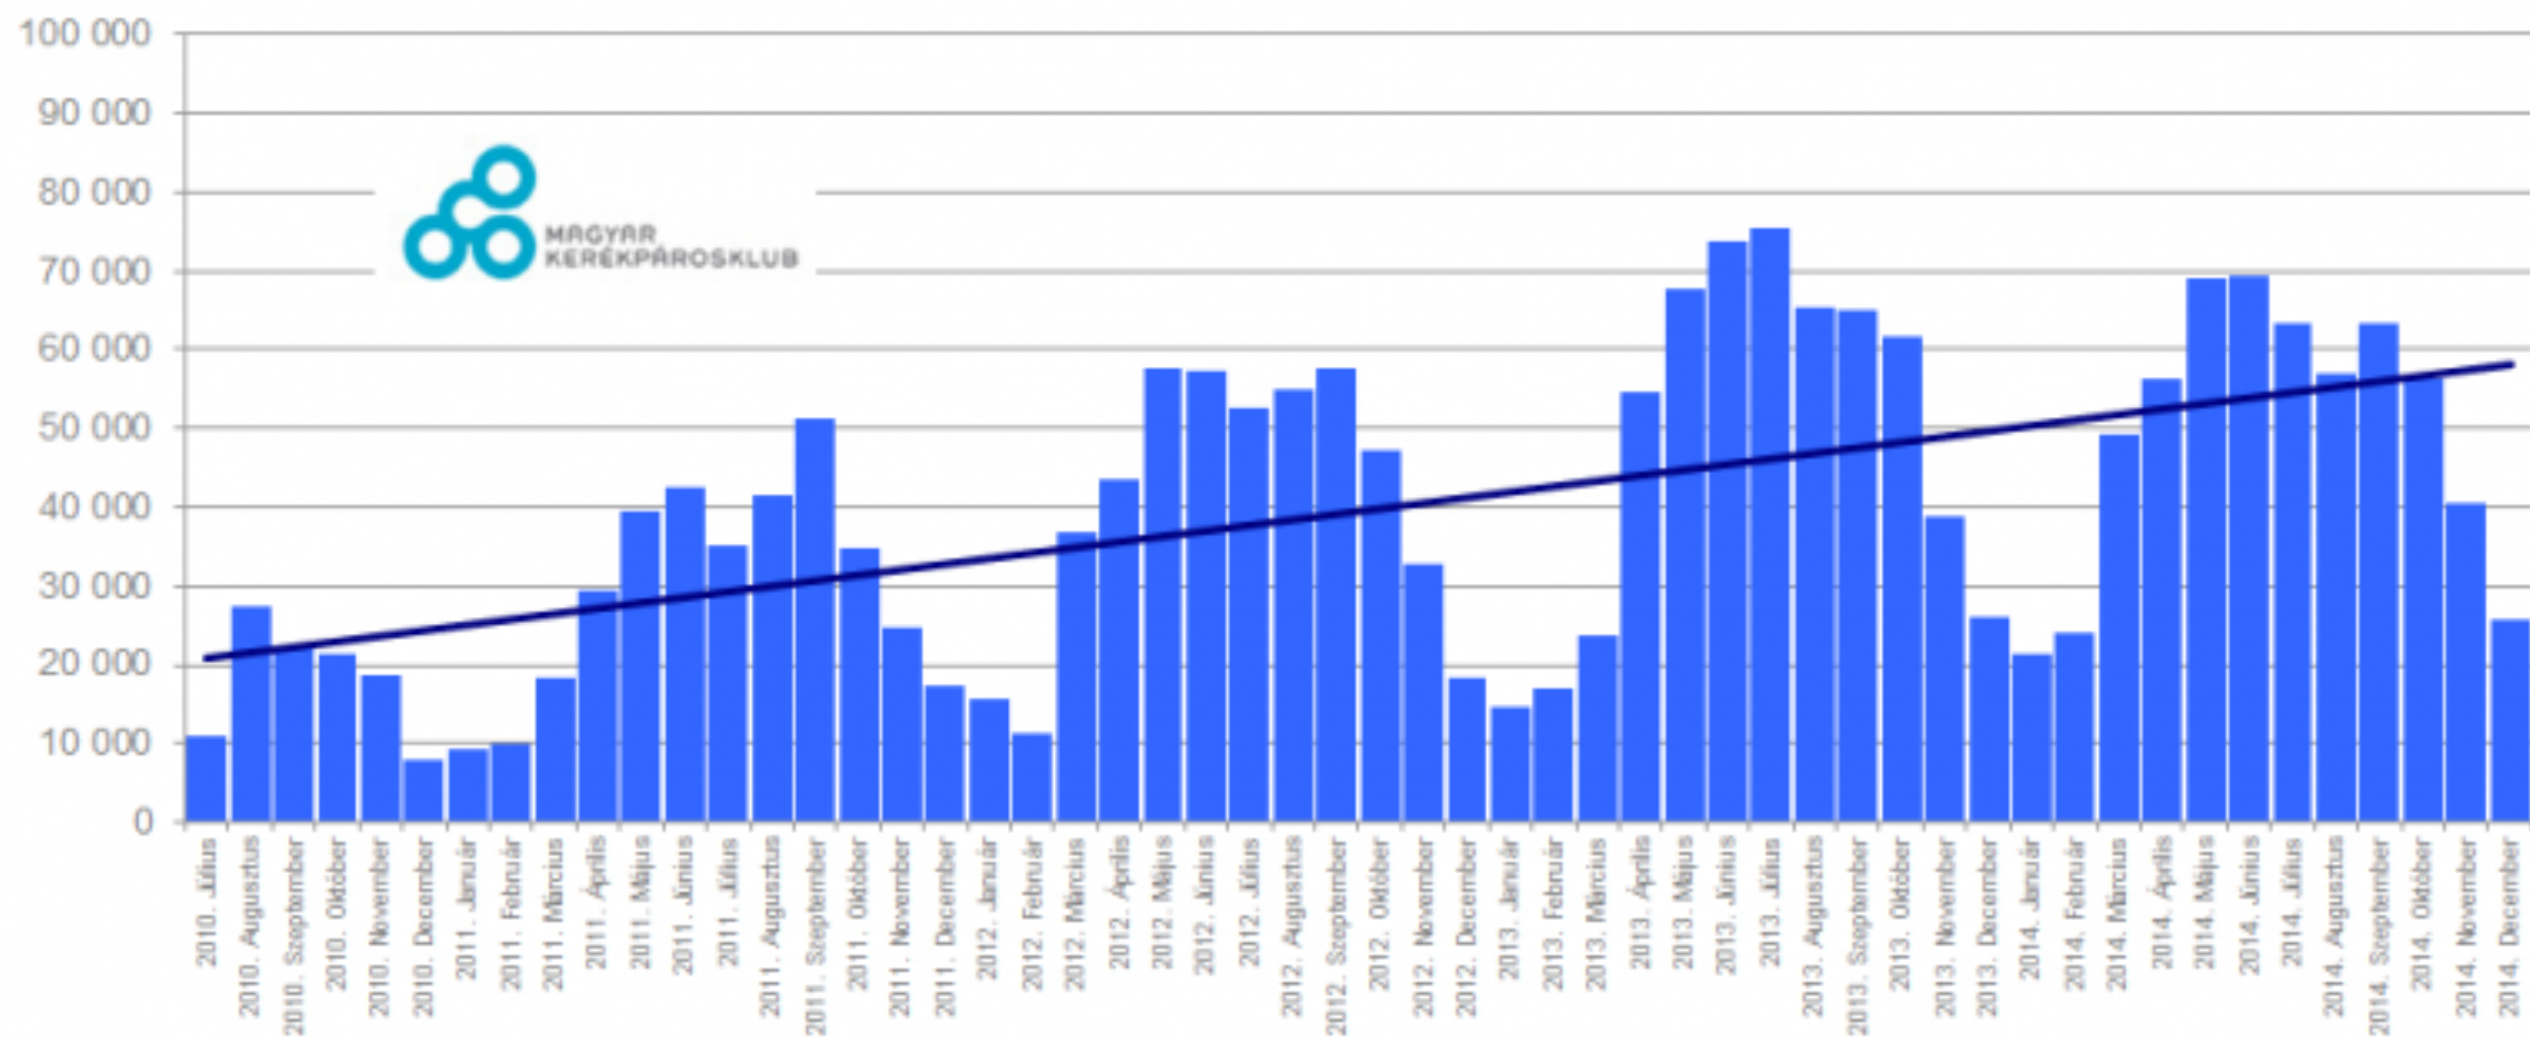

A Múzeum körüti kerékpársáv havi forgalma (egy irányban)